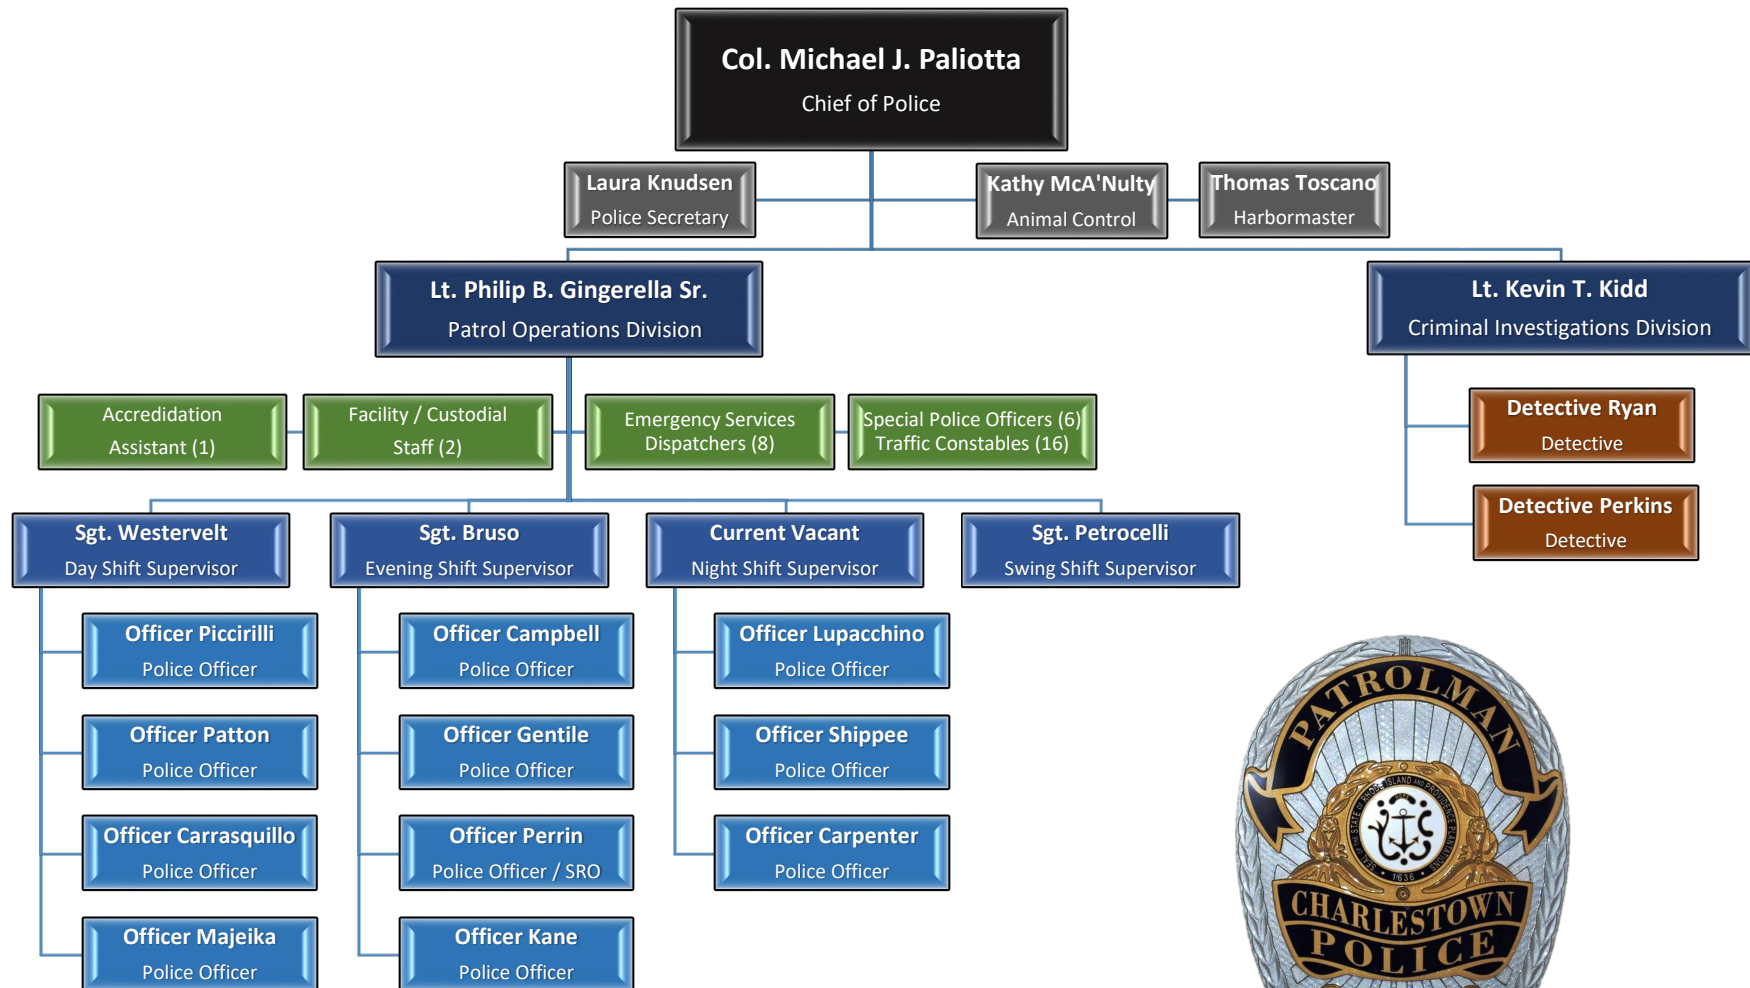

CHARLESTOWN POLICE DEPARTMENT 2022 ORGANIZATIONAL CHART

~ A Rhode Island Accredited Law Enforcement Agency ~